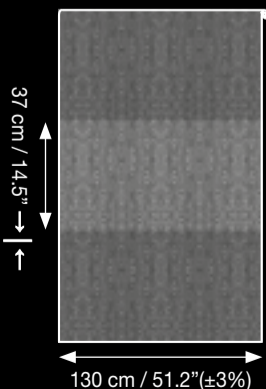

MS57

MS51

MS54

MS55

MS57

SOUNDWAVE

130 cm / 51.2" (±3%)

GOTHIC

MS21

MS22

MS24

MS25

MS28

MS27

130 cm / 51.2" (±3%)

67 cm / 26.4"