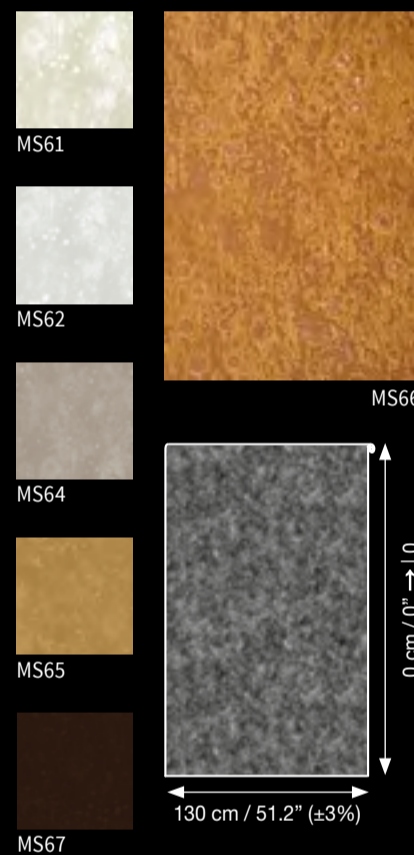

MS21

MS22

MS24

MS25

MS28

MS27

130 cm / 51.2" (±3%)

67 cm / 26.4"

DAMASK

MS31

LINE

STARDUST

TILE