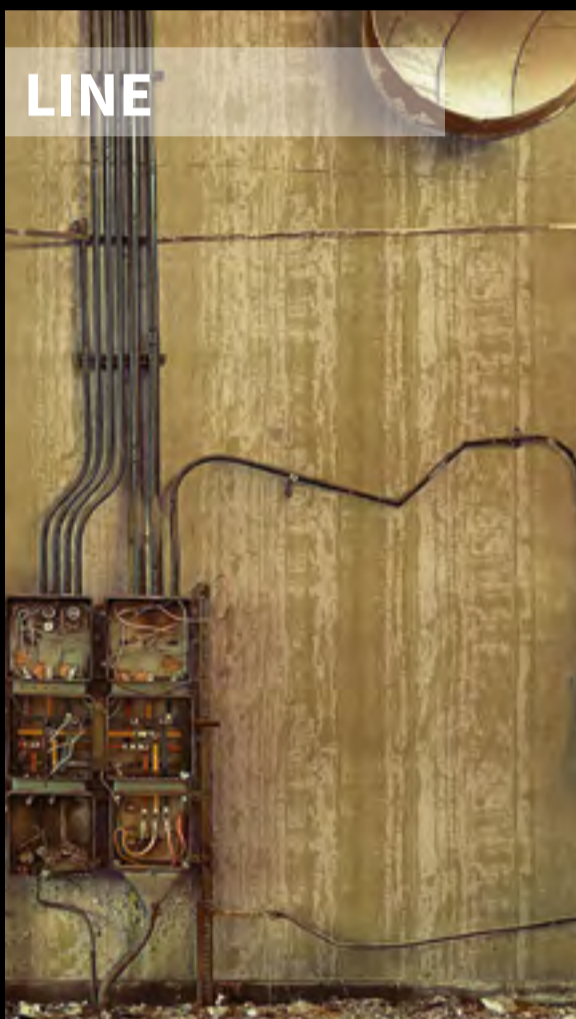

DAMASK

LINE

STARDUST

TILE