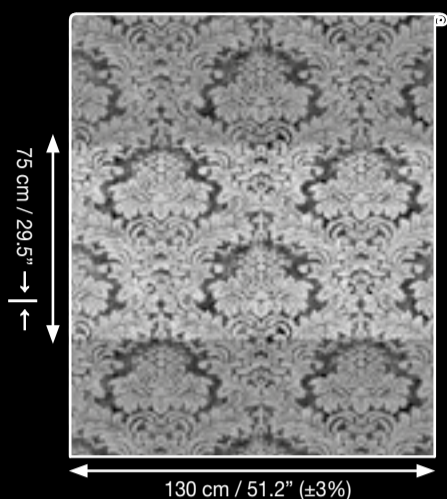

DAMASK

MS31

LINE

STARDUST

TILE