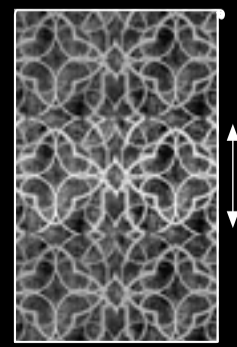

MS57

MS51

MS54

MS55

MS57

SOUNDWAVE

130 cm / 51.2" (±3%)

GOTHIC

MS21

MS22

MS24

MS25

MS28

MS27

130 cm / 51.2" (±3%)

67 cm / 26.4"

DAMASK

MS31

LINE

STARDUST

TILE