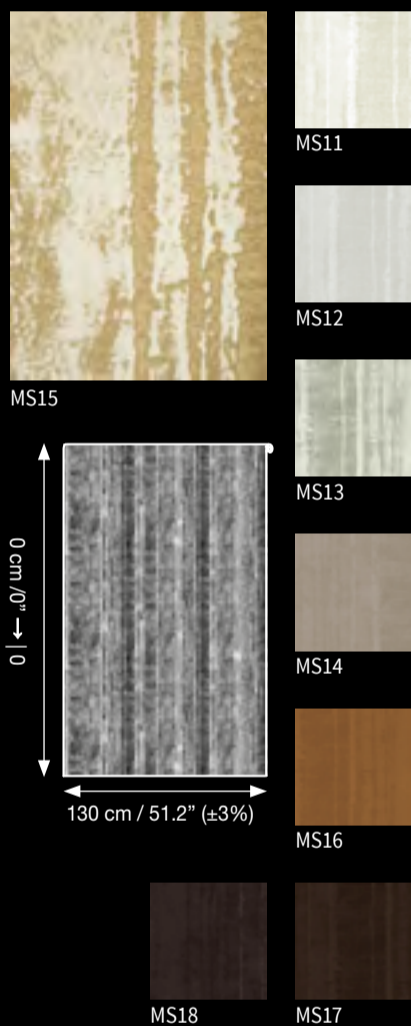

Texam
HOME

Texam
HOME

TECHNICAL FEATURES

Metalsilk is a stylish and modern collection realized with a unique technique that involve two phases: a nonwoven surface laminated with a silky fabric is nextly laser engraved to bring out and impressive luminescent effect between shiny designs and an opaque background. The final result is extremely original and refined; according with the different reflexion of the light the product change in a spectacular play of light and dark that will make alive the wall of your ambiances. We suggest to use a front light to underline this effect that makes it seems the product a perfect fusion of metals with silk.

MS57

MS51

MS54

MS55

MS57

SOUNDWAVE

130 cm / 51.2" (±3%)

GOTHIC

MS21

MS22

MS24

MS25

MS28

MS27

130 cm / 51.2" (±3%)

67 cm / 26.4"

DAMASK

MS31

LINE

STARDUST

TILE